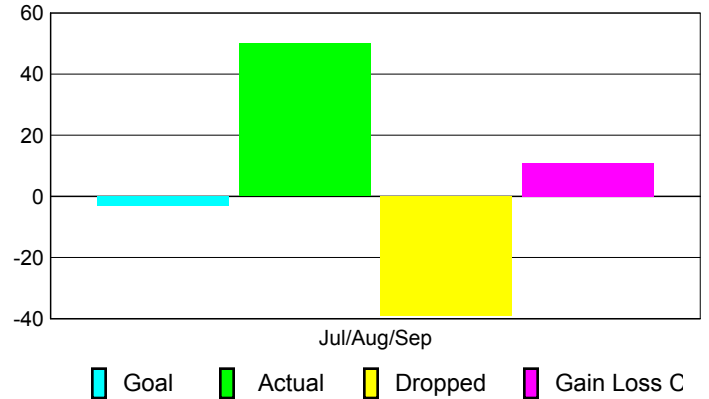

Membership Results 2010-2011

Goal, New, Dropped, Gain/Loss