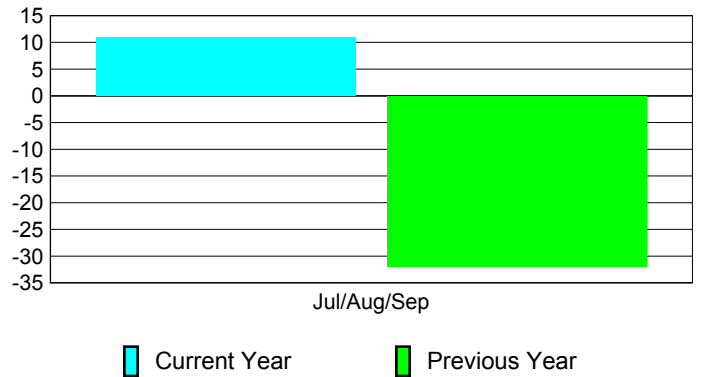

Membership Results
2010-2011

Membership
2009-2010

Month	Net Memb Goal	Actual New Memb	Actual Dropped Memb	Gain/Loss of Memb	Gain/Loss of Memb
Jul/Aug/Sep	-3	50	-39	11	-32
Totals	-3	50	-39	11	-32

Membership Results 2010-2011

Goal, New, Dropped, Gain/Loss

Comparison of Membership Gain/Loss

Current Year Compared to the Previous Year

Gender Comparison 2010-2011

■ Male ■ Female